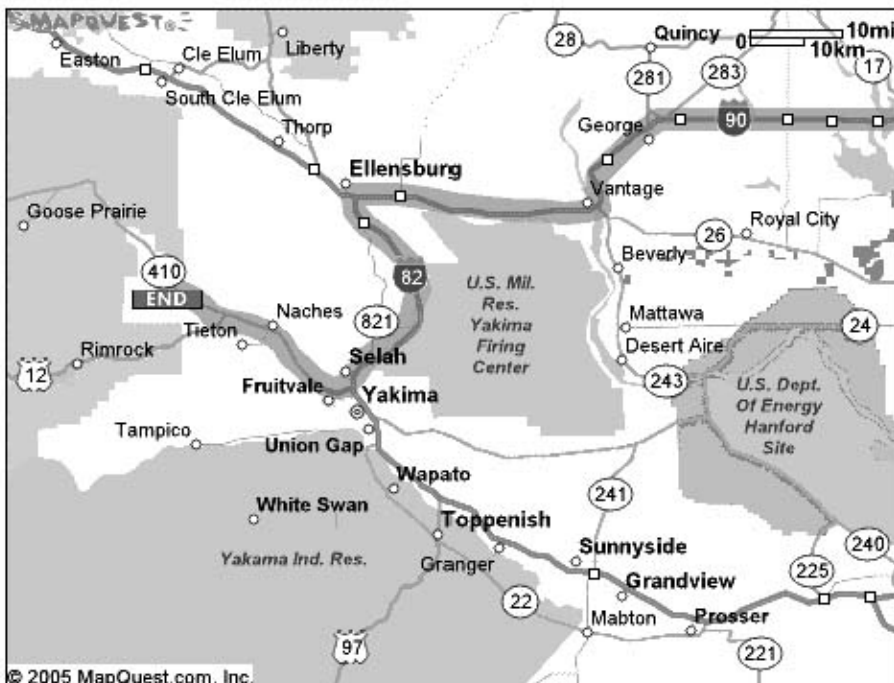

## DIRECTIONS TO BETHEL RIDGE FROM: I-90 West (Spokane, Eastern Washington)

- Take I-90 heading West toward Ellensburg/Seattle, (go 169 miles from Spokane)
- Take exit 110 near Ellensburg onto I-82 East toward Yakima, go 31 miles.
- Take exit 31A onto Hwy 12 West toward Naches, go 25 miles
- You will travel through Naches, continuing straight as Hwy 12 West becomes Hwy 410 West.
- Turn Left at Eagle Rock Country Store onto Nile Loop Road, between mile markers 108 & 109.
- Cross the bridge and take an immediate Left onto Carmack Lane (entrance to Flying H Youth Ranch)

- Turn Right at the bend and follow the signs up the hill to the end of the road (Bethel Ridge Road).

We look forward to  
your arrival!